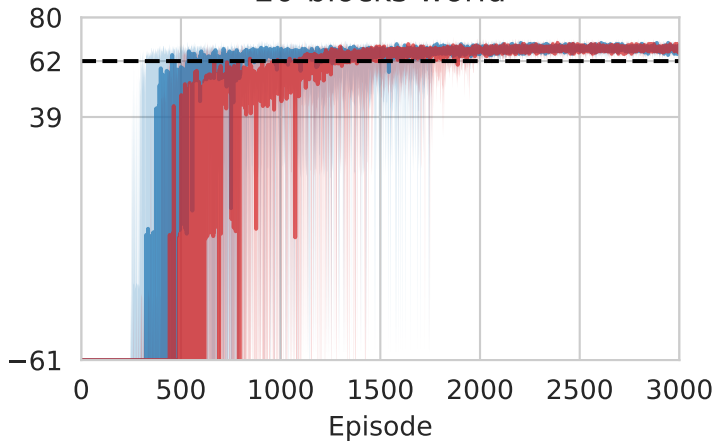

20-blocks world

MiniGrid MultiRoom N2 S4